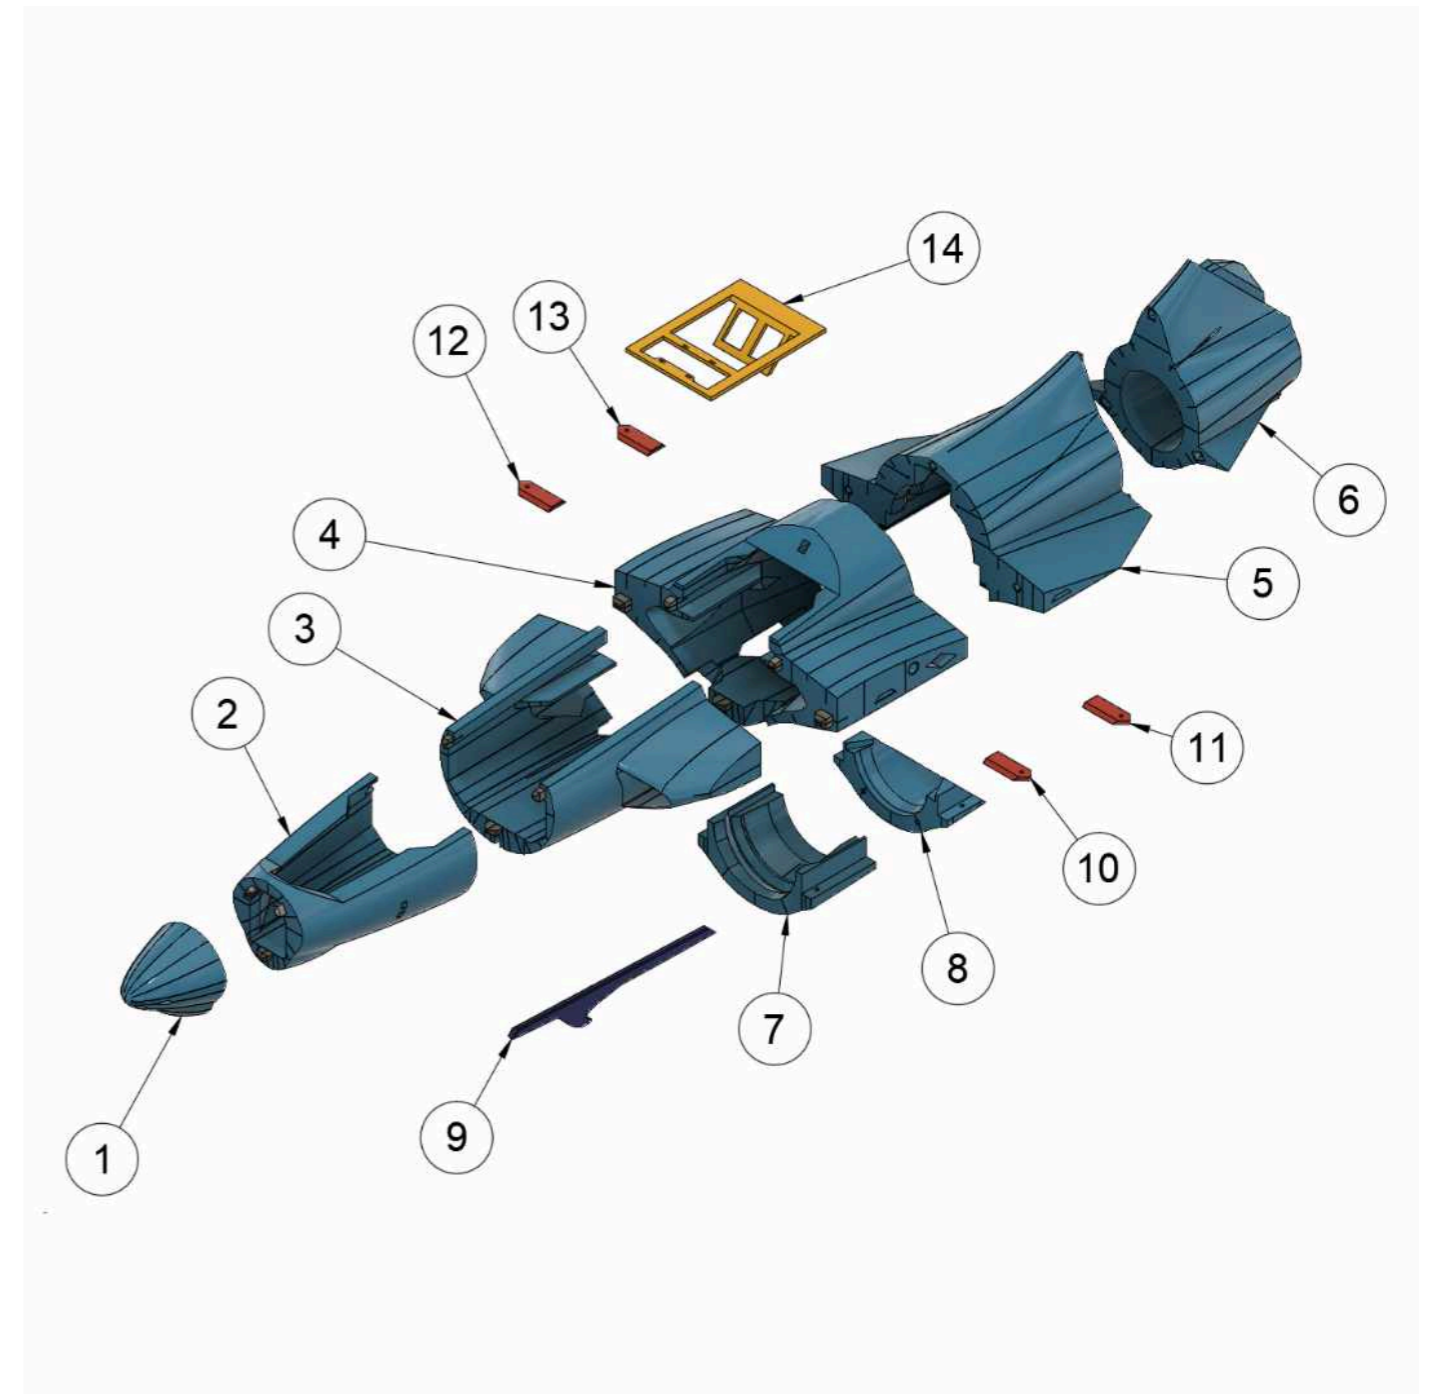

OWL F9F-Cougar - 70mm Drawing Document

Table of Content

OWL F9F-Cougar 70mm Drawing.....4
 Fuselage Drawing.....5
 Wings Drawing7
 Stabilizer Drawing9
 Canopy Drawing.....11

OWL F9F-Cougar 70mm Drawing

Grouped into :

1. Fuselage Drawing.
2. Wings Drawing.
3. Stabilizer Drawing.
4. Canopy Drawing.

Visit OWLplane Youtube Videos to Learn How to Assembly OWL F9F-Cougar 70mm EDF :

https://www.youtube.com/watch?v=LVUrBiq-H3A&list=PL4MWO_AoYnxbDpGiwpglQnAAHZ6xaj3GS

Animation and Assembly Web Page [by clicking here \(https://owlplane.com/product/owl-f9f-cougar-70mm/\)](https://owlplane.com/product/owl-f9f-cougar-70mm/).

Fuselage Drawing

Parts List		
Item	Part Name	Profile Ref. Code
1	70F9FC FUSELAGE-1	PERI1_B2T2
2	70F9FC FUSELAGE-2	PERI1_B2T2
3	70F9FC FUSELAGE-3	PERI1_B2T2
4	70F9FC FUSELAGE-4	PERI1_B2T2
5	70F9FC FUSELAGE-5	PERI1_B2T2
6	70F9FC FUSELAGE-6	PERI1_B2T2
7	70F9FC FUSELAGE-EDF-1	PERI1_B2T2
8	70F9FC FUSELAGE-EDF-2	PERI1_B2T2
9	70F9FC CATAPULT-HOOK	GR4
10	70F9FC LOCKING-BELT-L-1	GR4
11	70F9FC LOCKING-BELT-L-2	GR4
12	70F9FC LOCKING-BELT-R-1	GR4
13	70F9FC LOCKING-BELT-R-2	GR4
14	70F9FC ELEV-BRIDGE	GR4

Wings Drawing

Parts List		
Item	Part Name	Profile Ref. Code
1	70F9FC WING-L-1A	PERI1_B2T2
2	70F9FC WING-L-1B	PERI1_B2T2
3	70F9FC WING-L-2	PERI1_B2T2
4	70F9FC WING-L-3	PERI1_B2T2
5	70F9FC WING-TIP-L	PERI1_B2T2
6	70F9FC WING-FIN-L	GR3
7	70F9FC AILERON-L-1	PERI1_B6T2
8	70F9FC AILERON-L-2	PERI1_B6T2
9	70F9FC AILERON-L-3	PERI1_B6T2